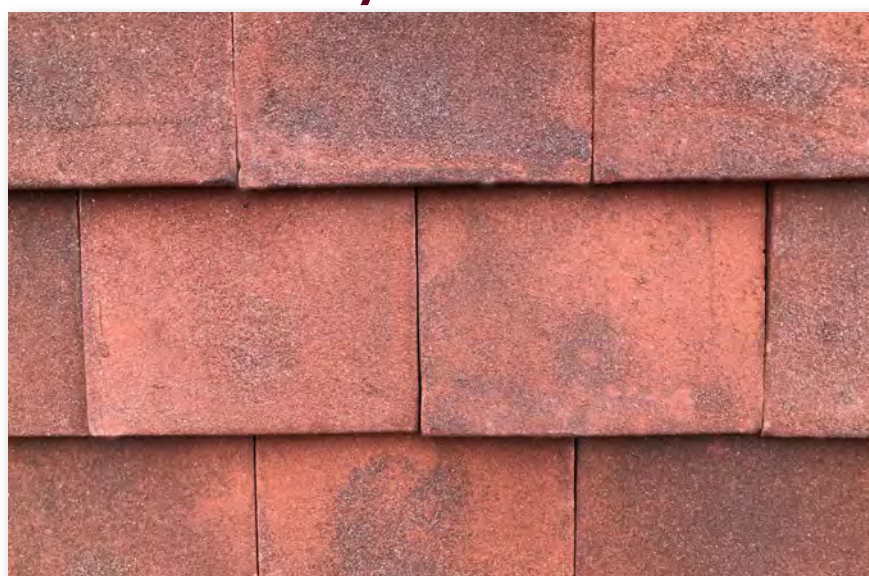

Clayhall Medium