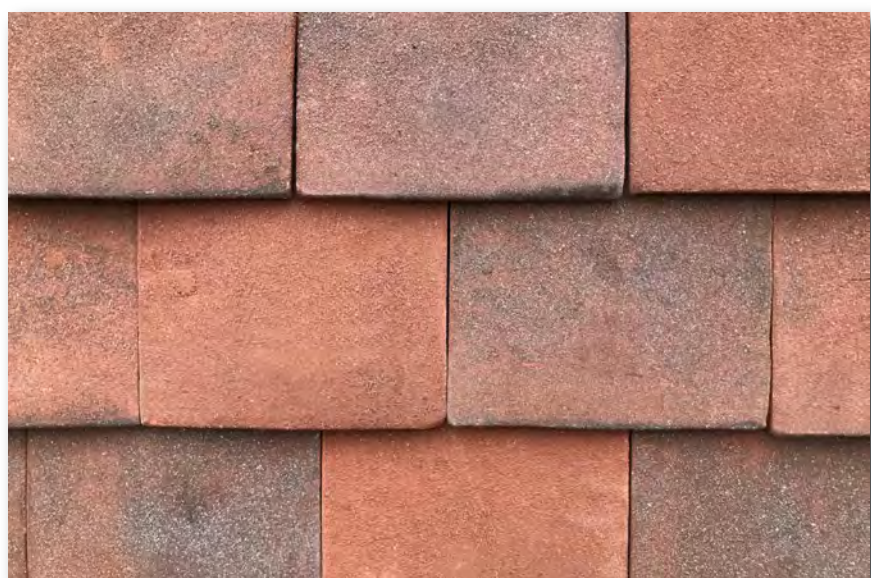

Hamlet Blend