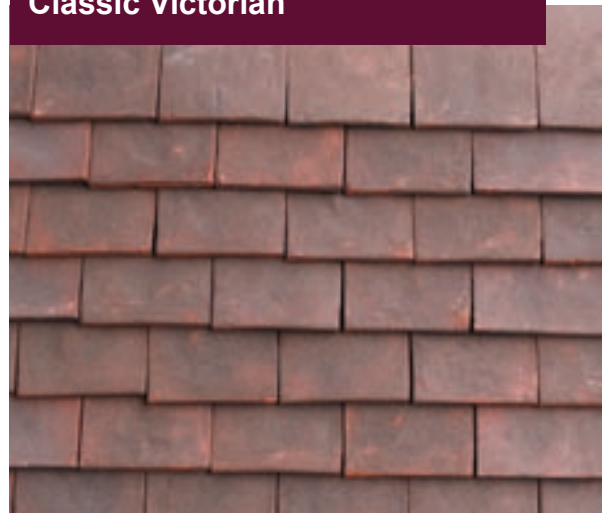

## The Classic Range

**Classic Georgian**

**Classic Victorian**

**Classic Edwardian**

The Classic Range of nibbed and nailed holed plain tiles is one of the finest ranges of clay tiles available on the market today. We source only the finest raw materials for our craftsmen to create beautifully hand-made and hand-finished clay tiles of the highest quality and durability.