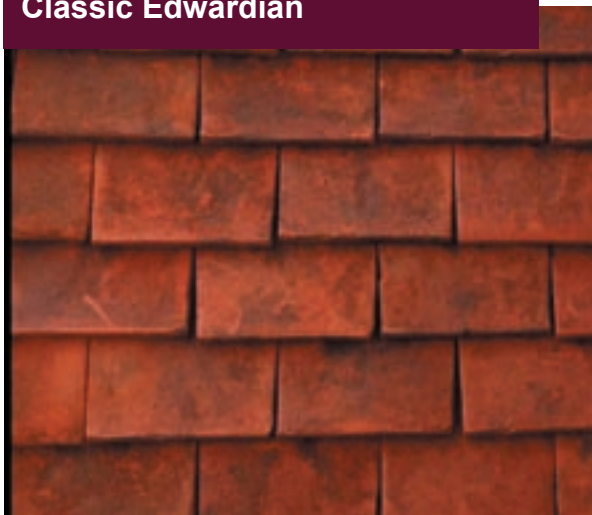

## The Classic Range

**Classic Georgian**

**Classic Victorian**

**Classic Edwardian**

The Classic Range of nibbed and nailed holed plain tiles is one of the finest ranges of clay tiles available on the market today. We source only the finest raw materials for our craftsmen to create beautifully hand-made and hand-finished clay tiles of the highest quality and durability.